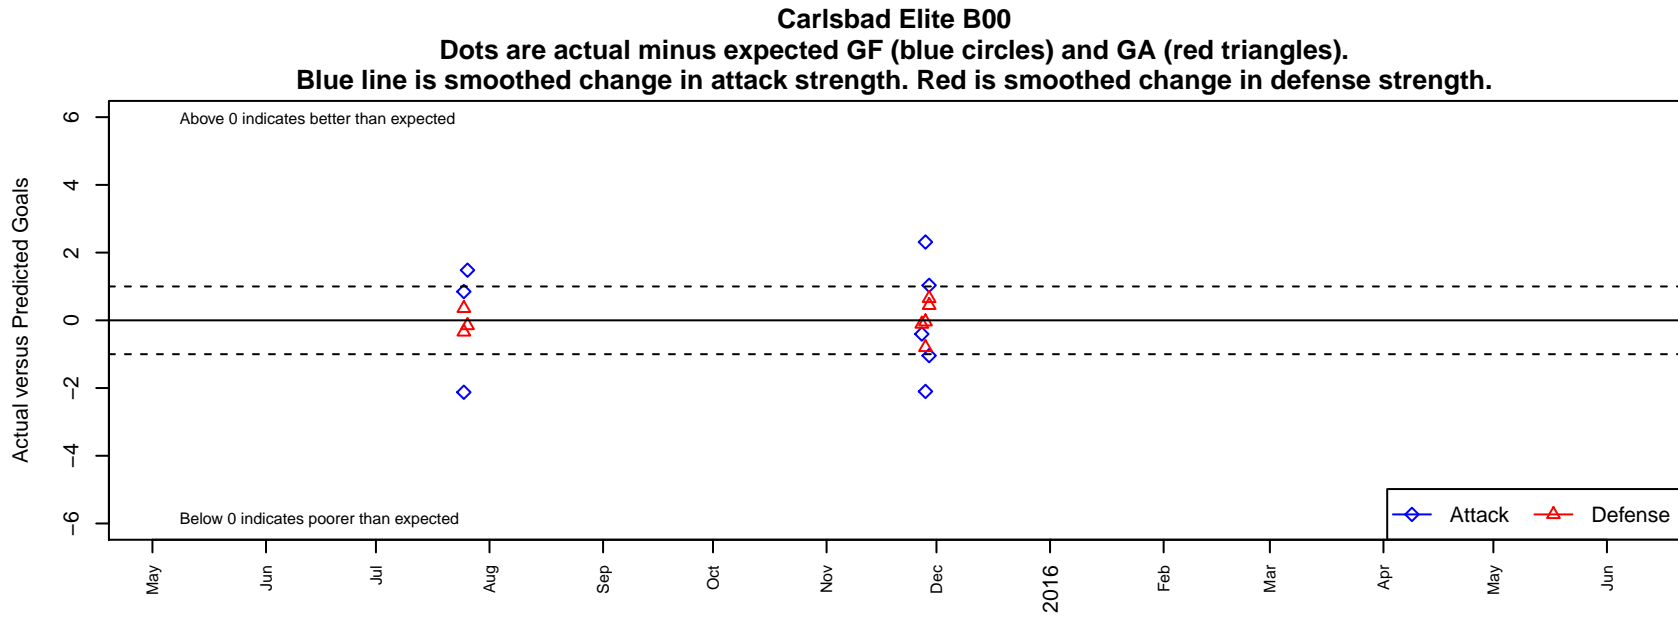

Carlsbad Elite B00

San Diego, CAS
B00 total strength=1709
attack=36.51 defense=14.9

alt names used:
CARLSBAD ELITE B00 (CAS)
CARLSBAD ELITE B00 (CAS)

Venues played:
2015 Surf Cup Surf Super Cup U15
2015 LV Mayors Fall Classic U-15 WCDA U15

**attack and defense variance (black dot)
relative to other teams
and top 10 in region**

**attack and defense rating
relative to others at age
and all opponents in last 13 months**

**attack and defense rating
relative to others at age
and all opponents in last 13 months**

Performance relative to 13 month average

Performance relative to 13 month average

Distribution of opponents
 Red = Lose zone, Blue = Win zone, Green = Even
 Black line separates win/lose zones

lot. A=Neither has attack advantage, B=Opponent has both attack and defense advantage, C=Opponent has both attack and defense disadvantage, D=Both have