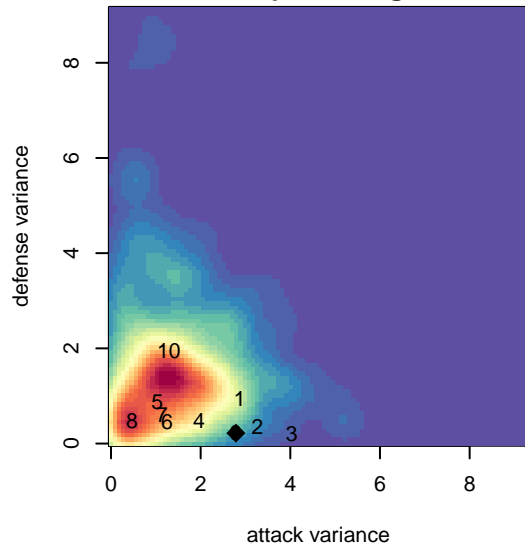

Carlsbad Elite B00

San Diego, CAS
B00 total strength=1709
attack=36.51 defense=14.9

alt names used:
CARLSBAD ELITE B00 (CAS)
CARLSBAD ELITE B00 (CAS)

Venues played:
2015 Surf Cup Surf Super Cup U15
2015 LV Mayors Fall Classic U-15 WCDA U15

**attack and defense variance (black dot)
relative to other teams
and top 10 in region**

**attack and defense rating
relative to others at age
and all opponents in last 13 months**

**attack and defense rating
relative to others at age
and all opponents in last 13 months**

Performance relative to 13 month average

Performance relative to 13 month average

Distribution of opponents
 Red = Lose zone, Blue = Win zone, Green = Even
 Black line separates win/lose zones

lot. A=Neither has attack advantage, B=Opponent has both attack and defense advantage, C=Opponent has both attack and defense disadvantage, D=Both have