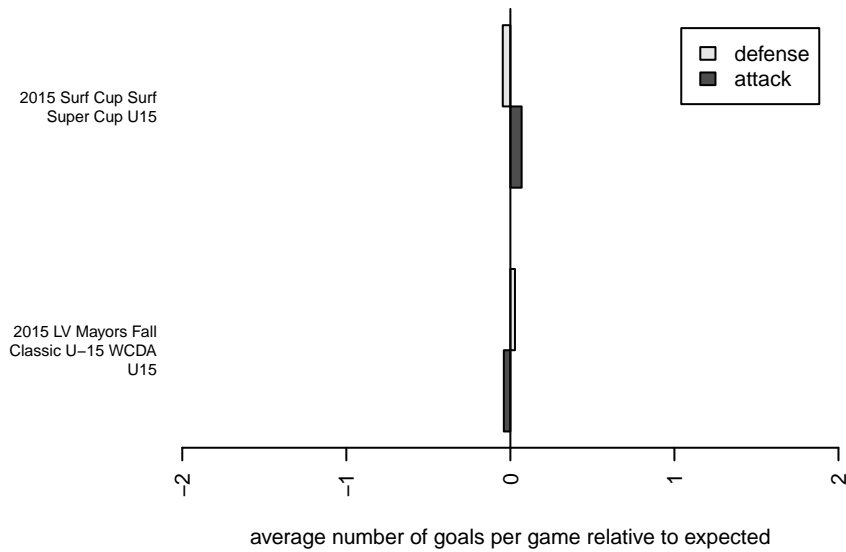

Carlsbad Elite B00

San Diego, CAS
B00 total strength=1709
attack=36.51 defense=14.9

alt names used:
CARLSBAD ELITE B00 (CAS)
CARLSBAD ELITE B00 (CAS)

Venues played:
2015 Surf Cup Surf Super Cup U15
2015 LV Mayors Fall Classic U-15 WCDA U15

**attack and defense variance (black dot)
relative to other teams
and top 10 in region**

**attack and defense rating
relative to others at age
and all opponents in last 13 months**

**attack and defense rating
relative to others at age
and all opponents in last 13 months**

Performance relative to 13 month average

Performance relative to 13 month average

Distribution of opponents
 Red = Lose zone, Blue = Win zone, Green = Even
 Black line separates win/lose zones

lot. A=Neither has attack advantage, B=Opponent has both attack and defense advantage, C=Opponent has both attack and defense disadvantage, D=Both have